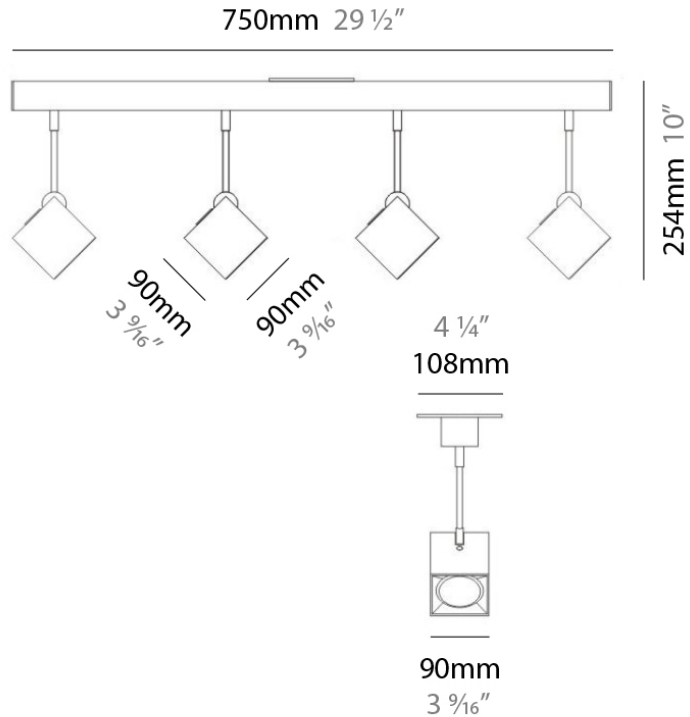

PROJECT	
TYPE	
NOTES	
QUANTITY	
DATE	

DAU SURFACE

D92018

GENERAL

Series: Dau
Brand: Milan
Division: Design
Mounting Type: Surface
Mounting Location: Ceiling
Subcategory: Pendant

PHYSICAL

Shape: Abstract
Length (mm): 750
Length (in): 29 1/2
Width (mm): 110
Width (in): 4 5/16
Height (mm): 254
Height (in): 10
Weight (kg): 2.04
Weight (lbs): 4.5
Fixture Material: Aluminum

ELECTRICAL

Number of Lamps: 4
Lamp Type: LED Retrofit
Lamp Shape: MR16
Bulb Included: Bulb Not Included
Total Output Wattage (W): 20
Max. Wattage Per Lamp (W): 5
Lamp Base: GU10
Input Voltage (V): 120

LED

Delivered Lumen Range: 1000 - 1999 lm

OPTICAL

RATINGS AND CERTIFICATIONS

Certified By: CSA Certified to UL and CSA Standards
IP rating: IP20