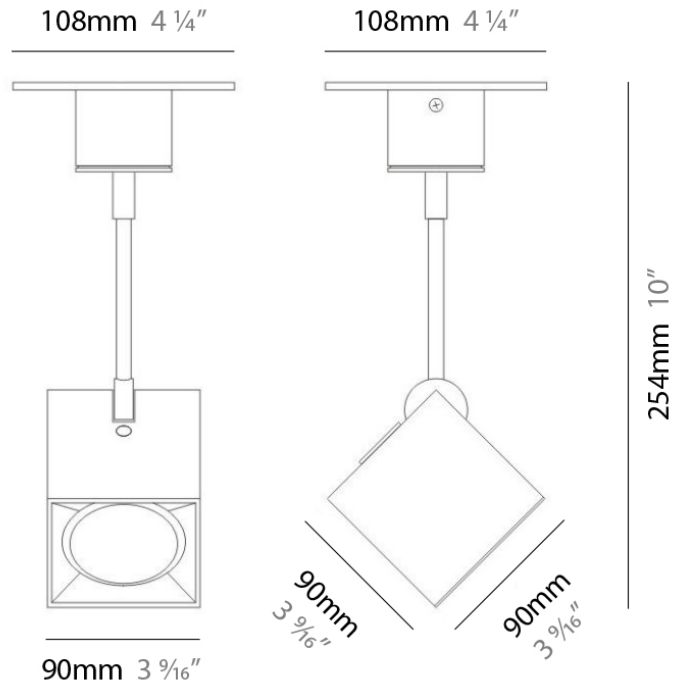

DAU SURFACE

D92028

PROJECT	
TYPE	
NOTES	
QUANTITY	
DATE	

GENERAL

Series: Dau
Brand: Milan
Division: Design
Mounting Type: Surface
Mounting Location: Ceiling
Subcategory: Spots

PHYSICAL

Shape: Square
Length (mm): 110
Length (in): 4 ⁵/₁₆
Width (mm): 110
Width (in): 4 ⁵/₁₆
Height (mm): 254
Height (in): 10
Weight (kg): 0.9
Weight (lbs): 2
Fixture Material: Metal

ELECTRICAL

Number of Lamps: 1
Lamp Type: LED Retrofit / Halogen
Lamp Shape: MR16
Bulb Included: Bulb Not Included
Total Output Wattage (W): 5
Max. Wattage Per Lamp (W): 5
Lamp Base: GU10
Input Voltage (V): 120

LED

Delivered Lumen Range: 100 - 499 lm

OPTICAL

RATINGS AND CERTIFICATIONS

Certified By: CSA Certified to UL and CSA Standards
IP rating: IP20