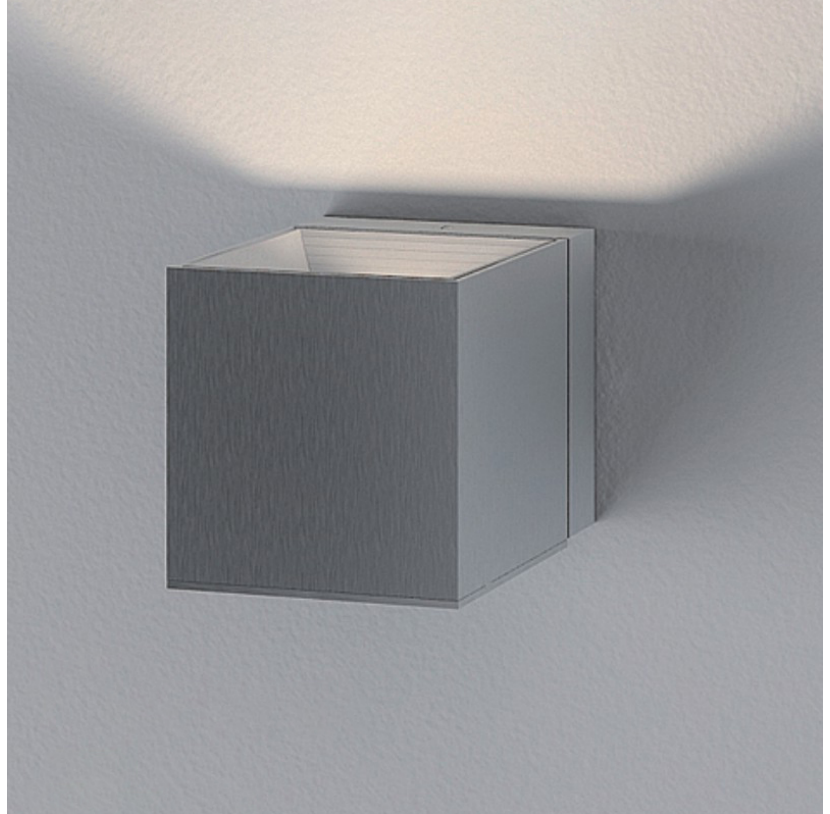

DAU SURFACE

D93146

PROJECT	_____
TYPE	_____
NOTES	_____
QUANTITY	_____
DATE	_____

GENERAL

Series: Dau _____
Brand: Milan _____
Division: Design _____
Mounting Type: Surface _____
Mounting Location: Wall _____

PHYSICAL

Shape: Cube _____
Length (mm): 110 _____
Length (in): 4 ⁵/₁₆ _____
Height (mm): 110 _____
Height (in): 4 ⁵/₁₆ _____
Extension (mm): 101 _____
Extension (in): 4.0 _____
Weight (kg): 0.91 _____
Weight (lbs): 2 _____
Fixture Finish: SST _____
Fixture Material: Metal _____

ELECTRICAL

Number of Lamps: 1 _____
Lamp Type: LED _____
Max. Wattage Per Lamp (W): 4 _____
Dimming: Electronic Low Voltage Dimming _____
Input Voltage (V): 120 _____

LED

Number of LEDs: 1 _____
Color Temperature (°K): 2700 / 2900 _____
Nominal Lumen (lm): 300 _____
CRI: >80 CRI _____

OPTICAL

RATINGS AND CERTIFICATIONS

Certified By: CSA Certified to UL and CSA Standards _____
IP rating: IP20 _____