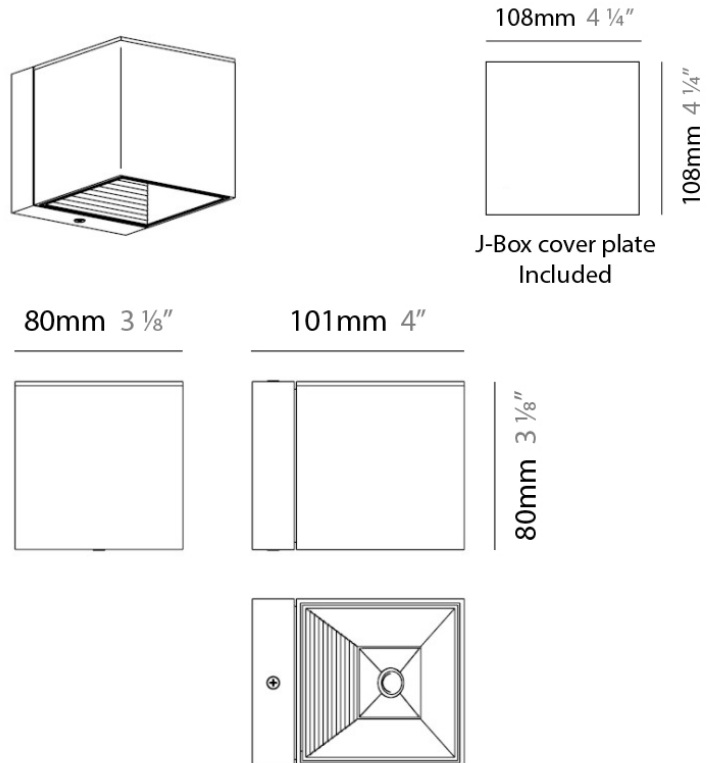

DAU SURFACE

D93146

PROJECT	_____
TYPE	_____
NOTES	_____
QUANTITY	_____
DATE	_____

GENERAL

Series: Dau _____
Brand: Milan _____
Division: Design _____
Mounting Type: Surface _____
Mounting Location: Wall _____

PHYSICAL

Shape: Cube _____
Length (mm): 110 _____
Length (in): 4 ⁵/₁₆ _____
Height (mm): 110 _____
Height (in): 4 ⁵/₁₆ _____
Extension (mm): 101 _____
Extension (in): 4.0 _____
Weight (kg): 0.91 _____
Weight (lbs): 2 _____
Fixture Finish: SST _____
Fixture Material: Metal _____

ELECTRICAL

Number of Lamps: 1 _____
Lamp Type: LED _____
Max. Wattage Per Lamp (W): 4 _____
Dimming: Electronic Low Voltage Dimming _____
Input Voltage (V): 120 _____

LED

Number of LEDs: 1 _____
Color Temperature (°K): 2700 / 2900 _____
Nominal Lumen (lm): 300 _____
CRI: >80 CRI _____

OPTICAL

RATINGS AND CERTIFICATIONS

Certified By: CSA Certified to UL and CSA Standards _____
IP rating: IP20 _____